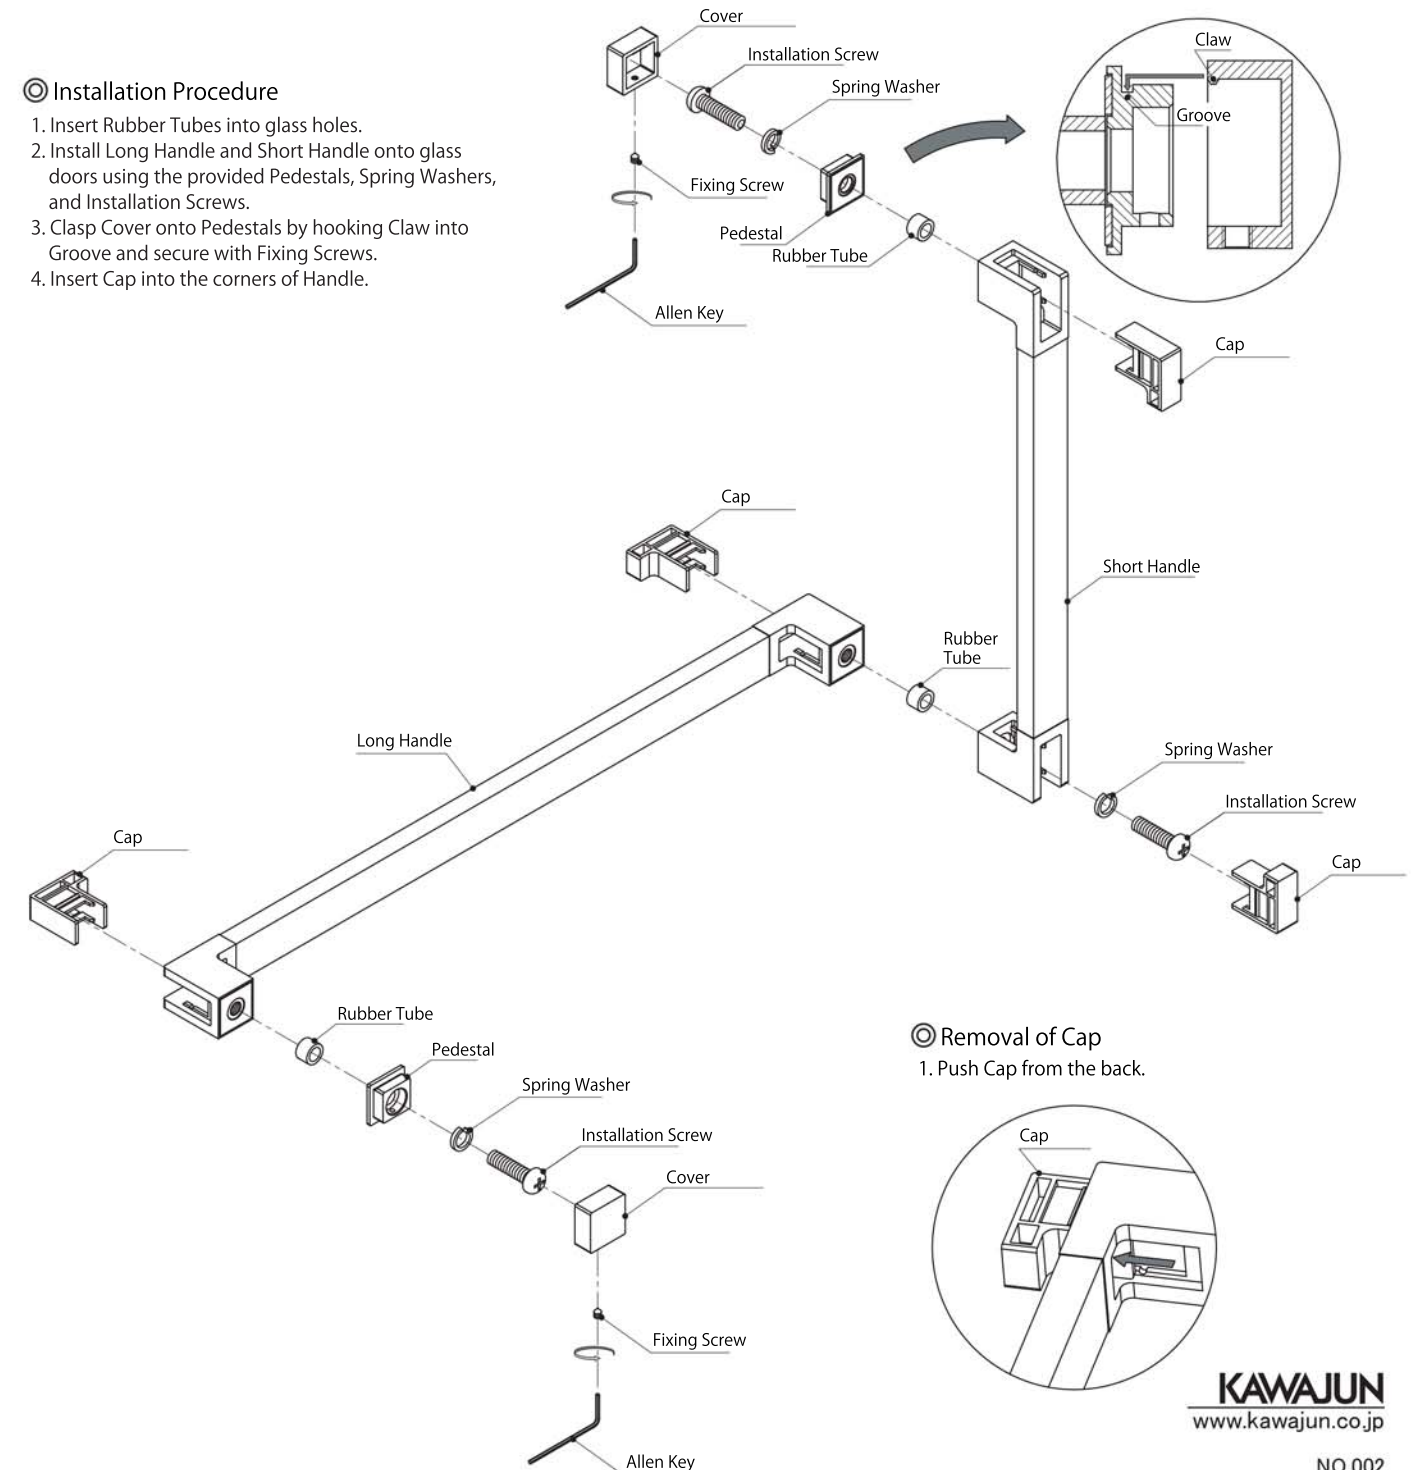

Product Specification

Type	Towel Bar Handle
Product Code	SH-008
Material	Stainless Steel + ABS
Product Dimension	475.5 x 41 x 325.5mm
Load Capacity	588N (60kgf)
Glass Thickness	8~12mm
Hole Dimension	Ø16 (3 places)

Package Contents

Installation Procedure

Installation Procedure

1. Insert Rubber Tubes into glass holes.
2. Install Long Handle and Short Handle onto glass doors using the provided Pedestals, Spring Washers, and Installation Screws.
3. Clasp Cover onto Pedestals by hooking Claw into Groove and secure with Fixing Screws.
4. Insert Cap into the corners of Handle.