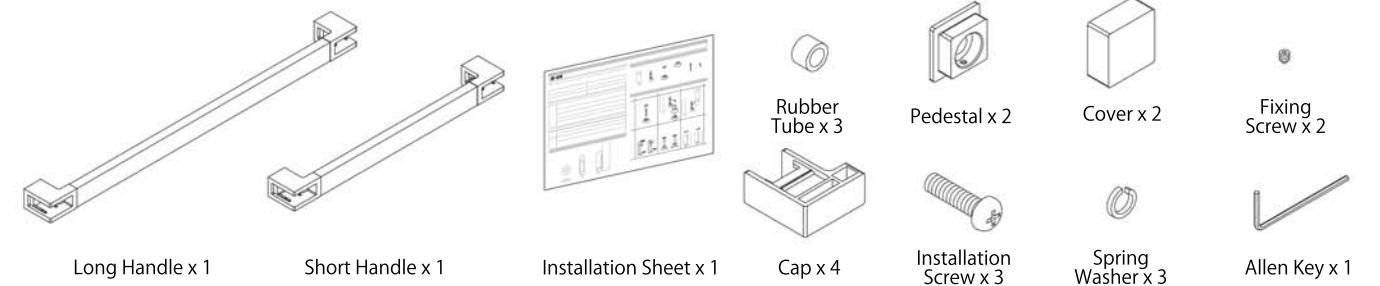

Package Contents

Installation Procedure

Installation Procedure

1. Insert Rubber Tubes into glass holes.
2. Install Long Handle and Short Handle onto glass doors using the provided Pedestals, Spring Washers, and Installation Screws.
3. Clasp Cover onto Pedestals by hooking Claw into Groove and secure with Fixing Screws.
4. Insert Cap into the corners of Handle.