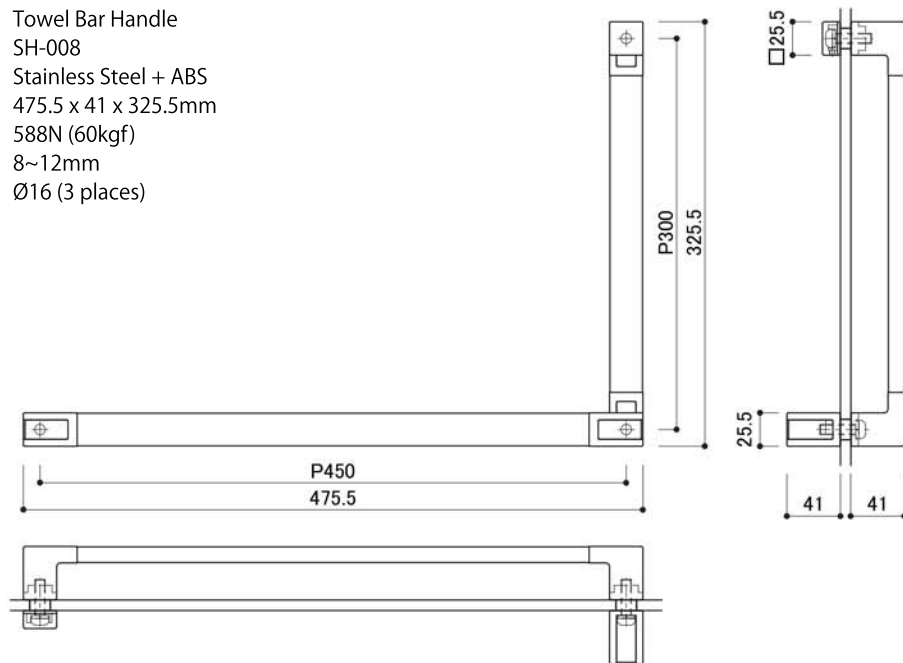

Product Specification

Type	Towel Bar Handle
Product Code	SH-008
Material	Stainless Steel + ABS
Product Dimension	475.5 x 41 x 325.5mm
Load Capacity	588N (60kgf)
Glass Thickness	8~12mm
Hole Dimension	Ø16 (3 places)