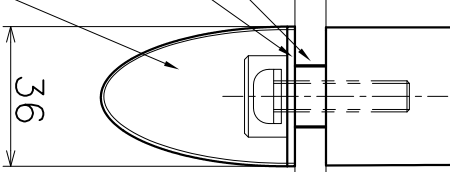

Material : Stainless Steel
Finish: Various Finishes

Material : Stainless Steel
Finish: Various Finishes

24
Glass Door
8~12mm

Glass Hole: ϕ 16
Material : Stainless Steel
Finish: Various Finishes

Material : GOM
Finish : Black
Material : GOM
Finish : Grey

Material : Stainless Steel
Finish: Various Finishes

SH-024-XX-3

Finish	コ-ｸﾞ
Mirror	SH-024-XP-3
Brushed	SH-024-XI-3