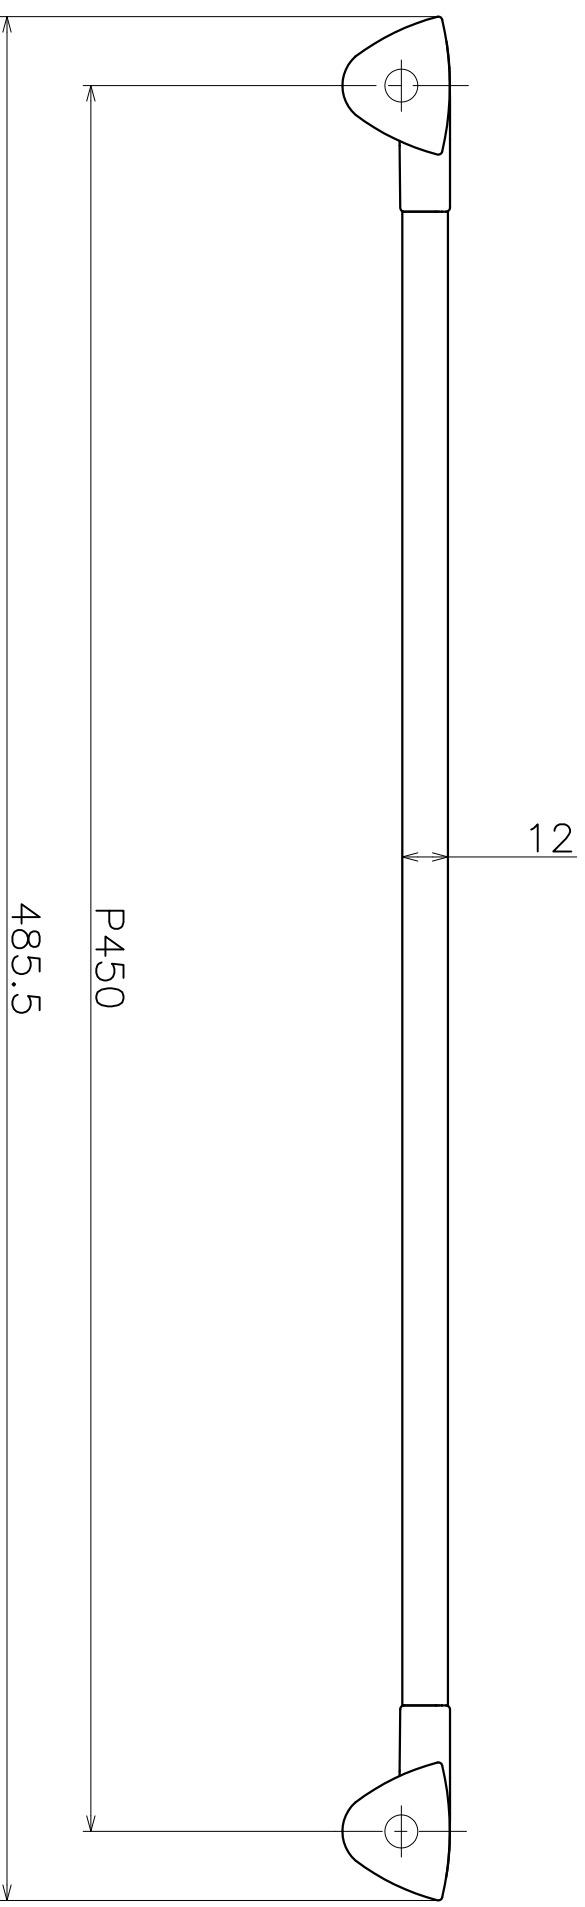

Material : Stainless Steel
Finish: Various Finishes

Material : Stainless Steel
Finish: Various Finishes

24
Glass Door
8~12mm

Glass Hole: ϕ 16
Material : Stainless Steel
Finish: Various Finishes

Material : GOM
Finish : Black
Material : GOM
Finish : Grey

Material : Stainless Steel
Finish: Various Finishes

SH-024-XX-3

Finish	コ-ｸﾞ
Mirror	SH-024-XP-3
Brushed	SH-024-XI-3

(S=1:2)