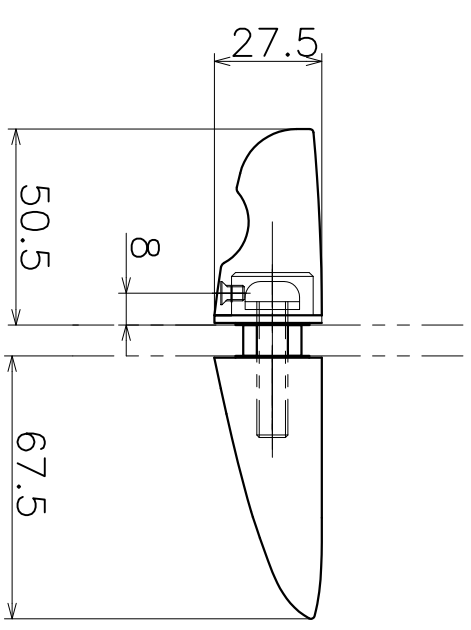

Material : Stainless Steel
Finish: Various Finishes

Material : Stainless Steel
Finish: Various Finishes

24
Glass Door
8~12mm

Glass Hole: ϕ 16
Material : Stainless Steel
Finish: Various Finishes

Material : GOM
Finish : Black
Material : GOM
Finish : Grey

Material : Stainless Steel
Finish: Various Finishes

SH-024-XX-3

Finish	コ-ｸﾞ
Mirror	SH-024-XP-3
Brushed	SH-024-XI-3

(S=1:2)