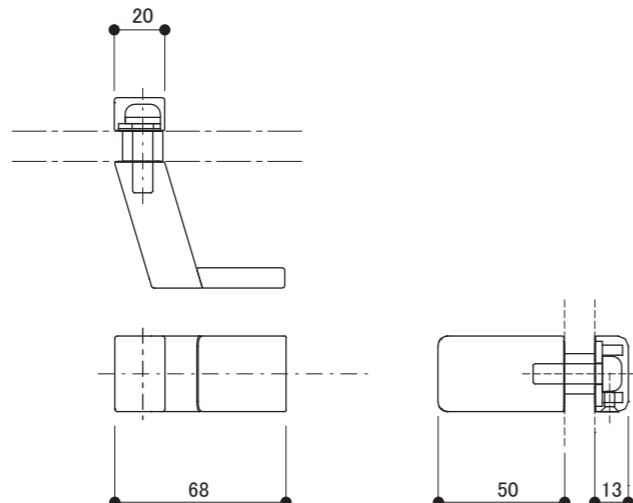

Sanitary Safety Warning

SH-027-6 (Towel Bar Handle)

Package Contents/配件表 (安装前请务必先确认配件种类及数量) /同梱部品(必ずご確認ください)

Body/主体/本体 × 1

Instruction / 安装说明书/取説x1

Installation Procedure/ 安装程序/ 取付け手順

1

Product Specification/ 产品规格/ 製品仕様

Type/类型/タイプ	Sanitary Handle
Code/品号/品番	SH-027-6
Material/材质/材質	Zinc Die-casting
Dimension/产品尺寸/寸法	68x75x30 mm
Load Capacity/承重/耐荷重	588N (60kgf)

Sanitary Safety Warning

SH-027-6 (Towel Bar Handle)

※Please read installation manual before installation and pass it to user for safe keeping
※Pass attached installation tool (if any) to user along with the installation manual.