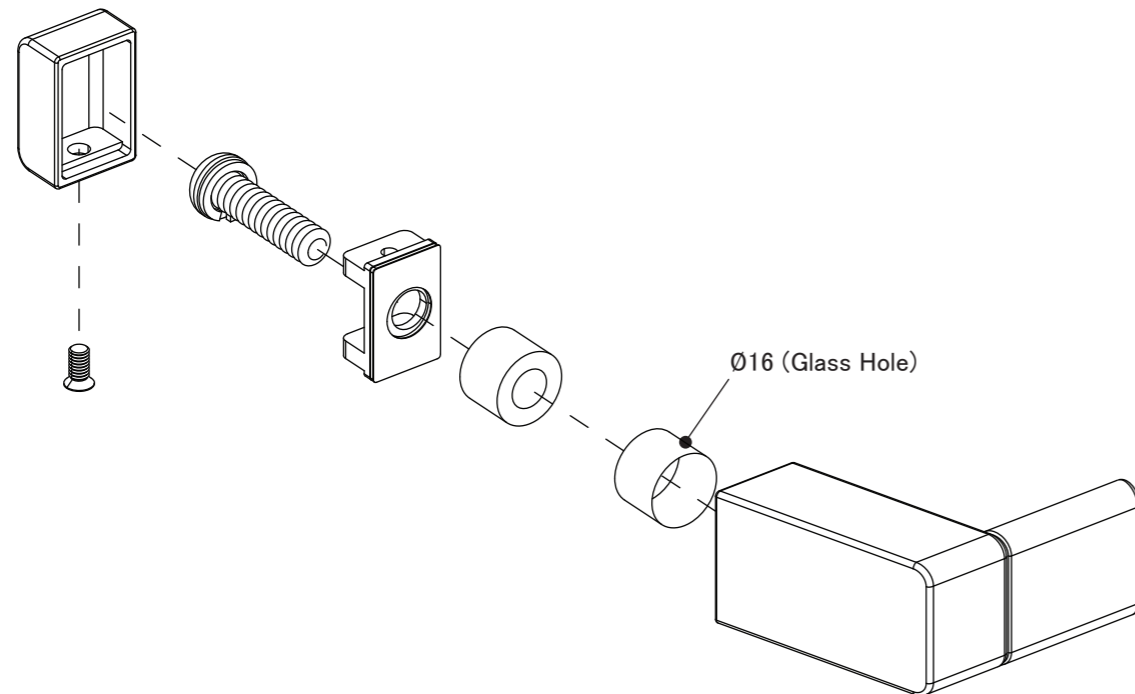

Sanitary Safety Warning

SH-027-6 (Towel Bar Handle)

Package Contents/配件表 (安装前请务必先确认配件种类及数量) /同梱部品(必ずご確認ください)

Body/主体/本体 × 1

Instruction / 安装说明书/取説x1

Installation Procedure/ 安装程序/ 取付け手順

1

Product Specification/ 产品规格/ 製品仕様

Type/类型/タイプ	Sanitary Handle
Code/品号/品番	SH-027-6
Material/材质/材質	Zinc Die-casting
Dimension/产品尺寸/寸法	68x75x30 mm
Load Capacity/承重/耐荷重	588N (60kgf)

Sanitary Safety Warning

SH-027-6 (Towel Bar Handle)

※Please read installation manual before installation and pass it to user for safe keeping
※Pass attached installation tool (if any) to user along with the installation manual.